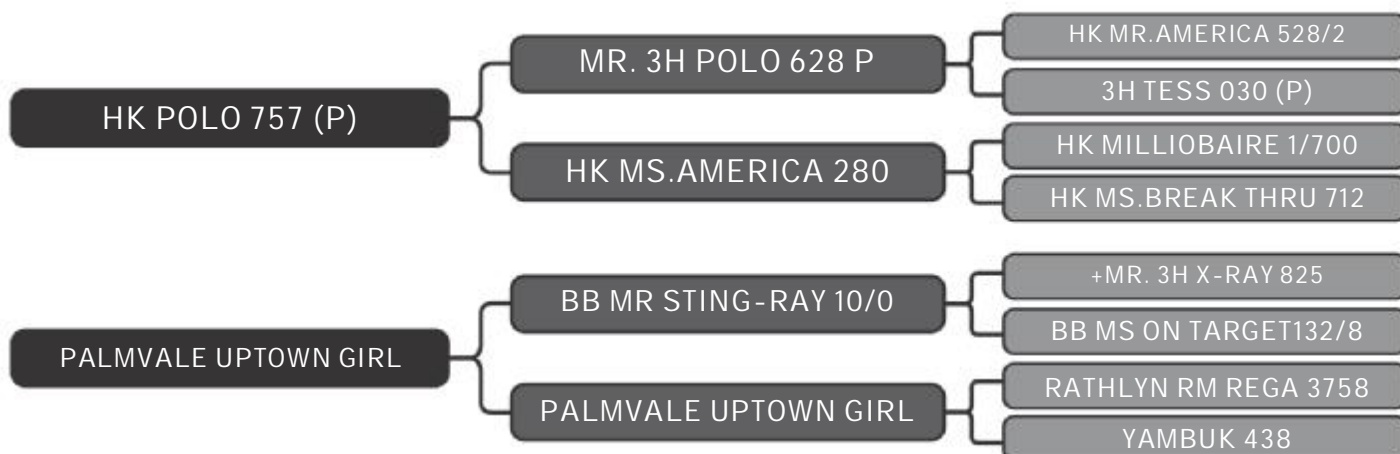

PD-ED (TOP%)	PA-ED (TOP%)	PS-ED (TOP%)	PM-EM (TOP%)	TMD (TOP%)	STAY (TOP%)	PE-365 (TOP%)	iABCZ	Top
10	8	5	32	9	38	81	7,82	11

COMPRADOR: _____ R\$: _____

Vendedor(es): Valdomiro Polisel

VPJ MR PIPPER 1033

LOTE

02

RAÇA: Brahman PO SEXO: Macho
NASC.: 02/10/2016 IDADE: 22m REG.: VPJB 1033

PESO: 659kg CE: 33cm

PD-ED (TOP%)	PA-ED (TOP%)	PS-ED (TOP%)	PM-EM (TOP%)	TMD (TOP%)	STAY (TOP%)	PE-365 (TOP%)	iABCZ	Top
7	1	1	6	1	38	27	13,30	2